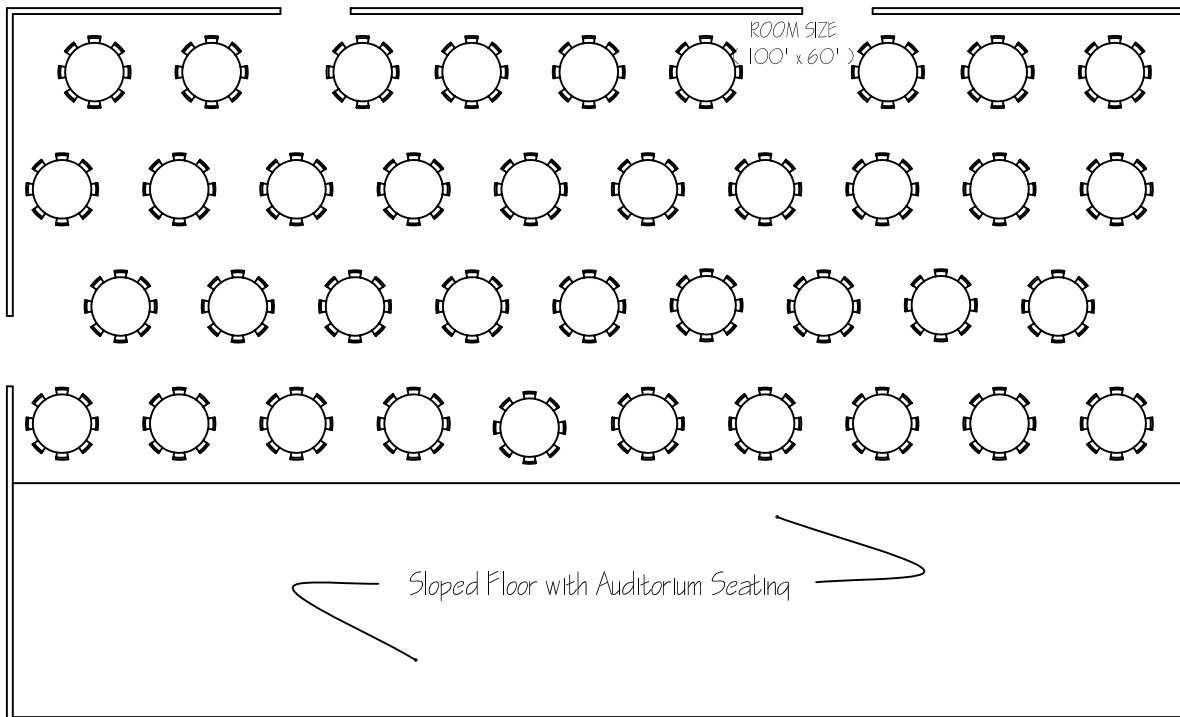

Multi-Purpose Space (60' x 100')

- Auditorium Style: 1441 capacity, breakdown:
- 451 theatre-style, stationary seating and
- 990 retractable seats
- Seated event: 580 guests
- Reception event: 850 guests

Gallery (30' x 145')

- Seated event: 100 guests
- Reception event: 500 guests

Additional Amenities

- Proscenium Stage available: 57'-9" wide x 20'-0" high
- Green Room
- Dressing Rooms
- Loading Dock
- AV equipment available: microphone, speaker

THE CENTRE AT HALIFAX COMMUNITY COLLEGE
60" Rd. Tables for Eight Persons

THE CENTRE AT HALIFAX COMMUNITY COLLEGE ~ Gallery
60" Rd. Tables for Eight Persons