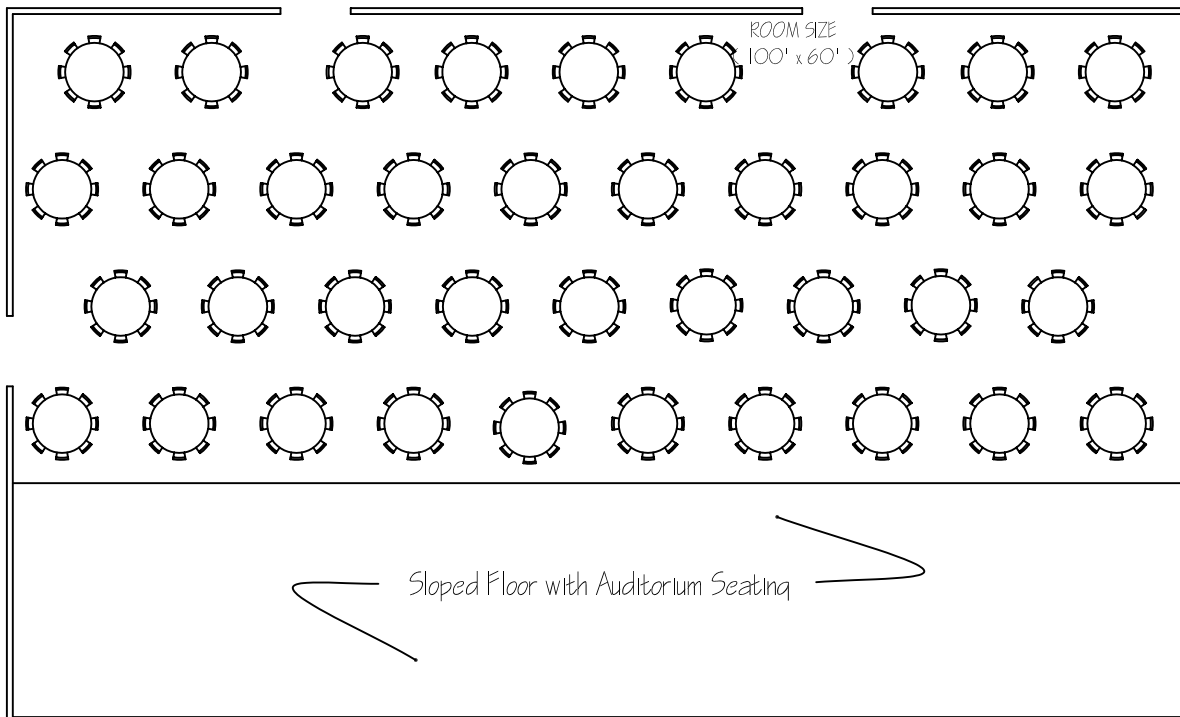

#### Multi-Purpose Space (60' x 100')

- Auditorium Style: 1441 capacity, breakdown:
- 451 theatre-style, stationary seating and
- Seated event: 580 guests
- Reception event: 850 guests

#### Gallery (30' x 145')

- Seated event: 100 guests
- Reception event: 300 guests

#### Additional Amenities

- Proscenium Stage available: 57'-9" wide x 20'-0" high
- Green Room
- Dressing Rooms
- Loading Dock
- AV equipment available: microphone, speaker

THE CENTRE AT HALIFAX COMMUNITY COLLEGE  
60" Rd. Tables for Eight Persons