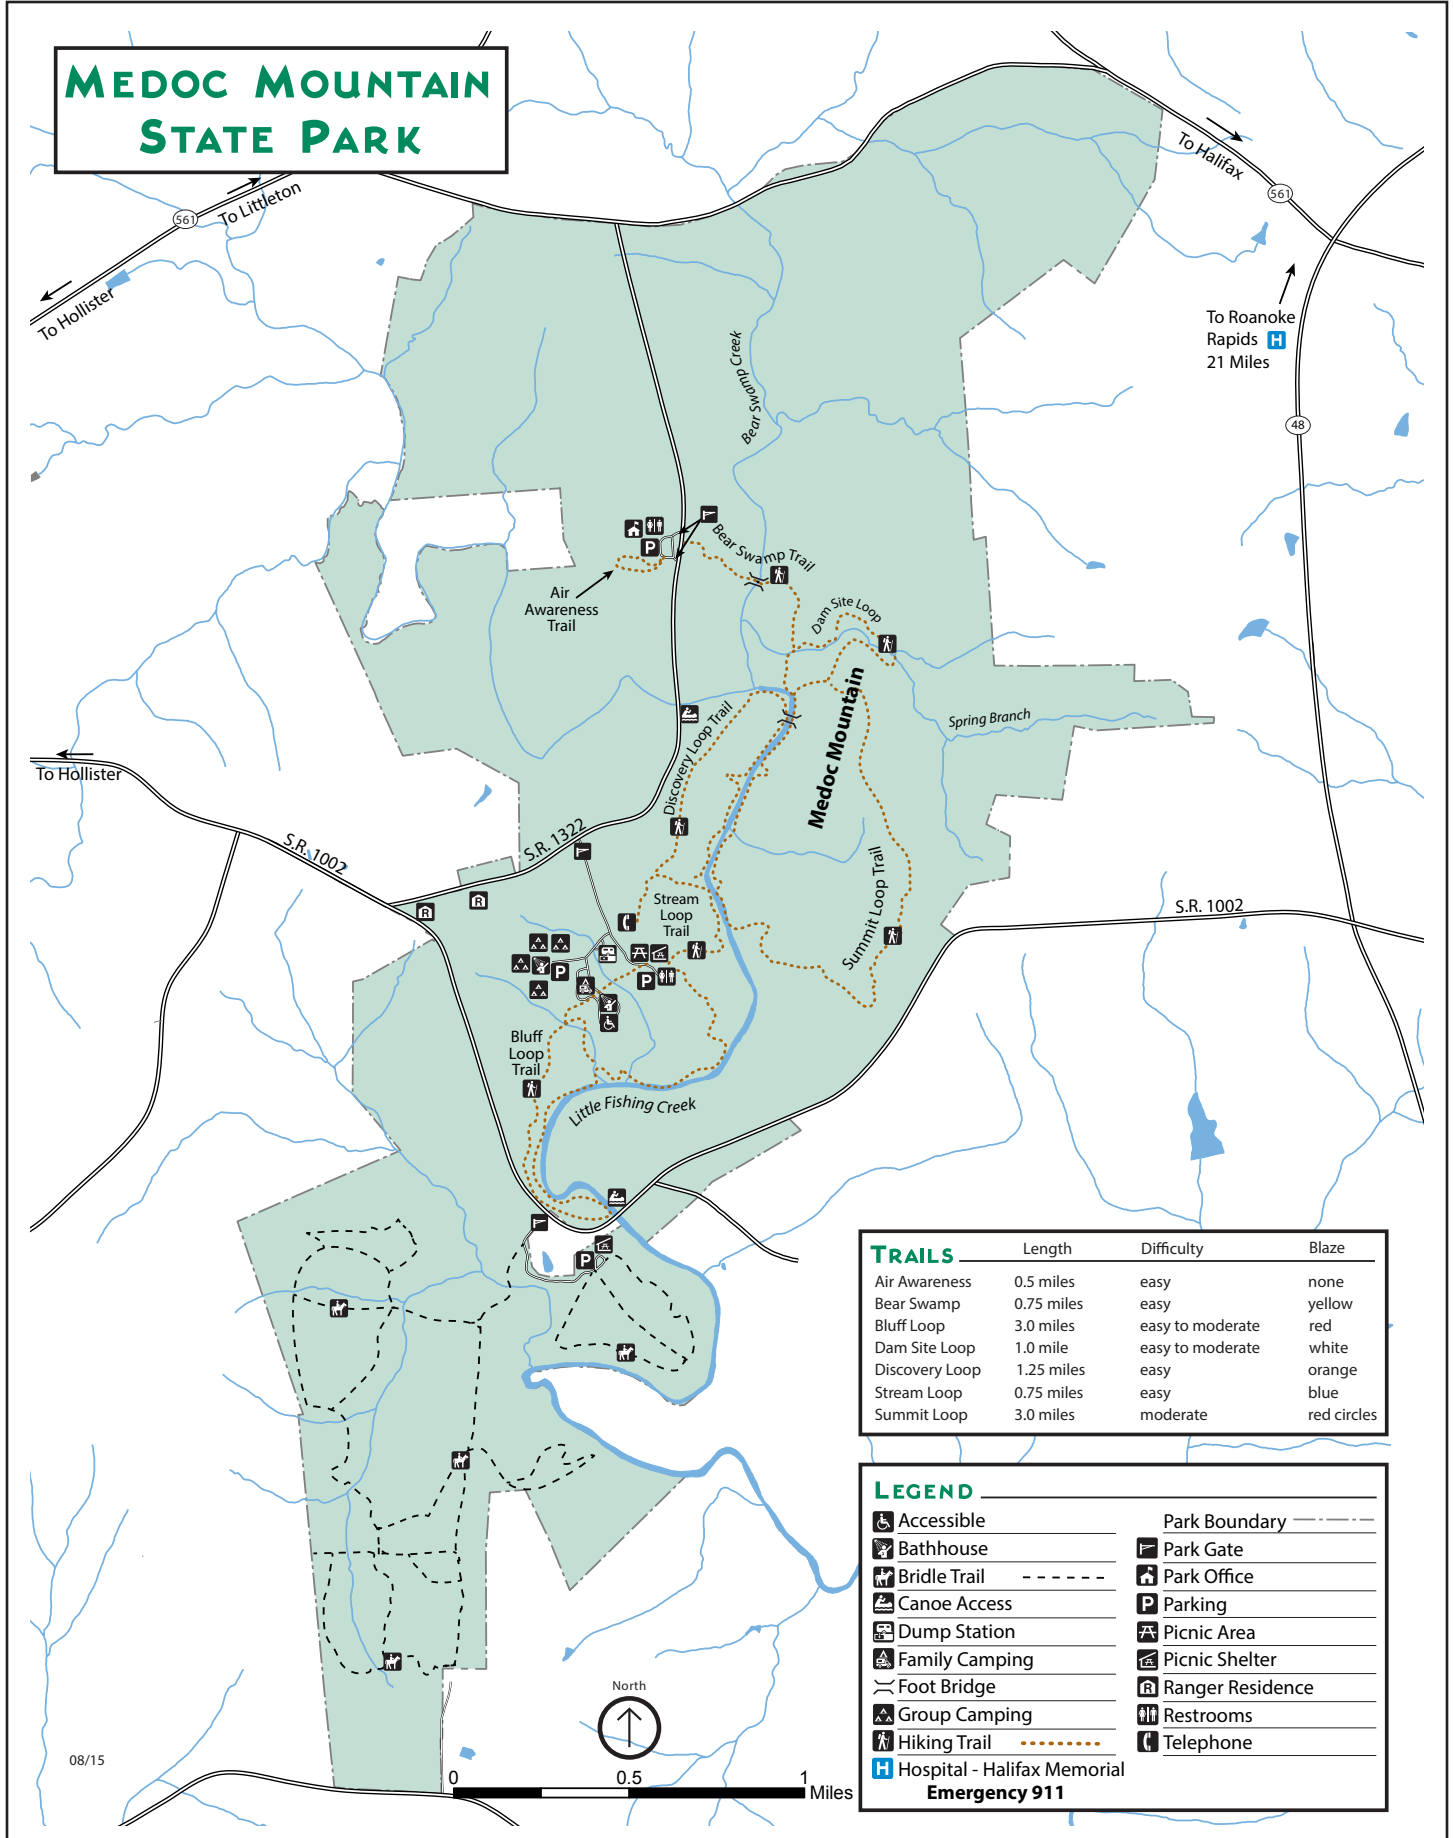

MEDOC MOUNTAIN STATE PARK

TRAILS	Length	Difficulty	Blaze
Air Awareness	0.5 miles	easy	none
Bear Swamp	0.75 miles	easy	yellow
Bluff Loop	3.0 miles	easy to moderate	red
Dam Site Loop	1.0 mile	easy to moderate	white
Discovery Loop	1.25 miles	easy	orange
Stream Loop	0.75 miles	easy	blue
Summit Loop	3.0 miles	moderate	red circles

LEGEND

Accessible	Park Boundary
Bathhouse	Park Gate
Bridle Trail	Park Office
Canoe Access	Parking
Dump Station	Picnic Area
Family Camping	Picnic Shelter
Foot Bridge	Ranger Residence
Group Camping	Restrooms
Hiking Trail	Telephone
Hospital - Halifax Memorial	

Emergency 911

A larger map is available at the park office.