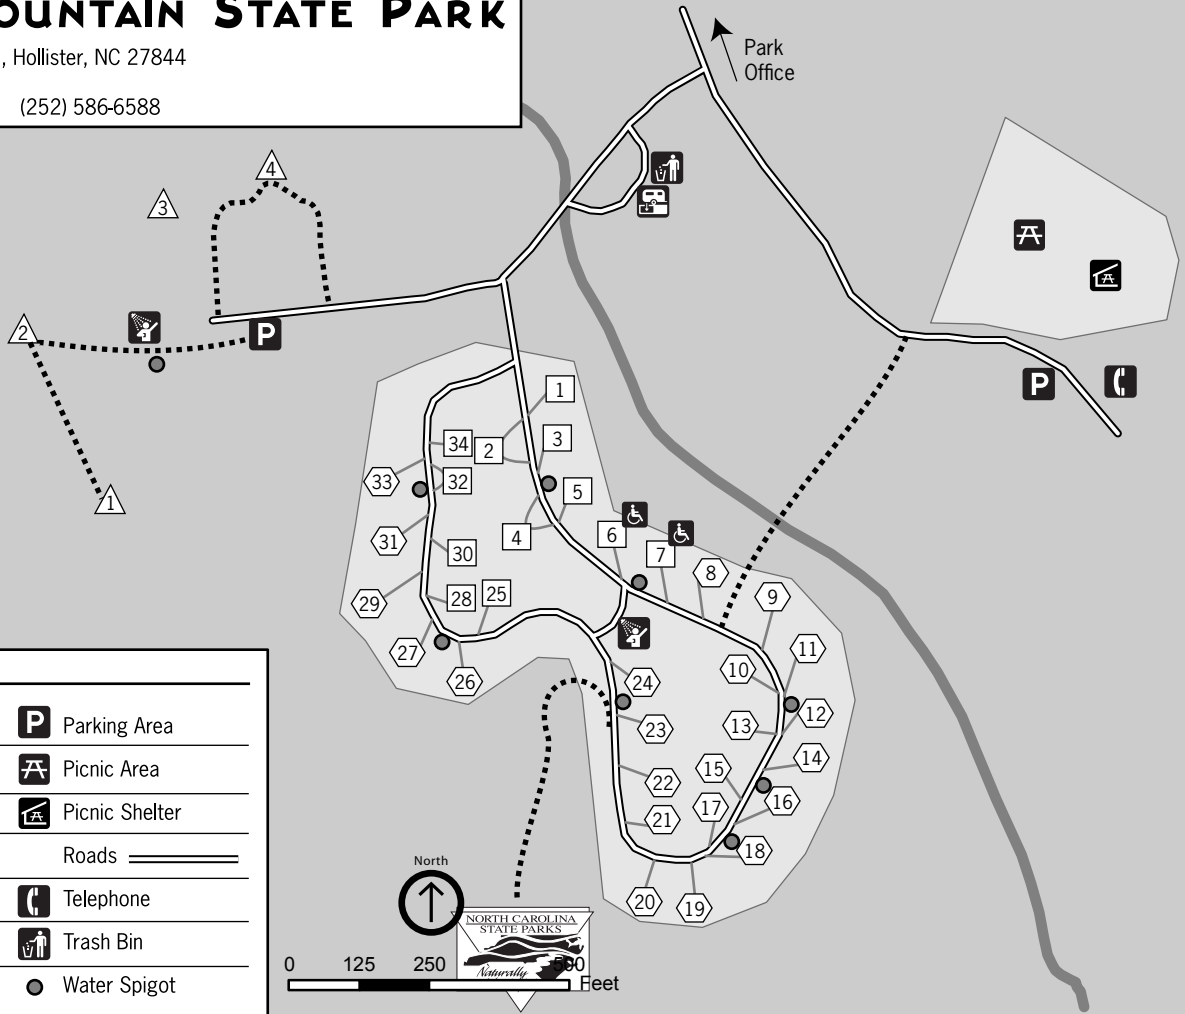

# MEDOC MOUNTAIN STATE PARK

1541 Medoc State Park Road, Hollister, NC 27844

GPS: 36.2639,-77.8883

Medoc.Mountain@ncdenr.gov (252) 586-6588

## LEGEND

	Accessible		Parking Area
	Bathhouse		Picnic Area
	Campsites		Picnic Shelter
	Dump Station		Roads
	Electric Campsites		Telephone
	Foot Trails		Trash Bin
	Group Campsites		Water Spigot