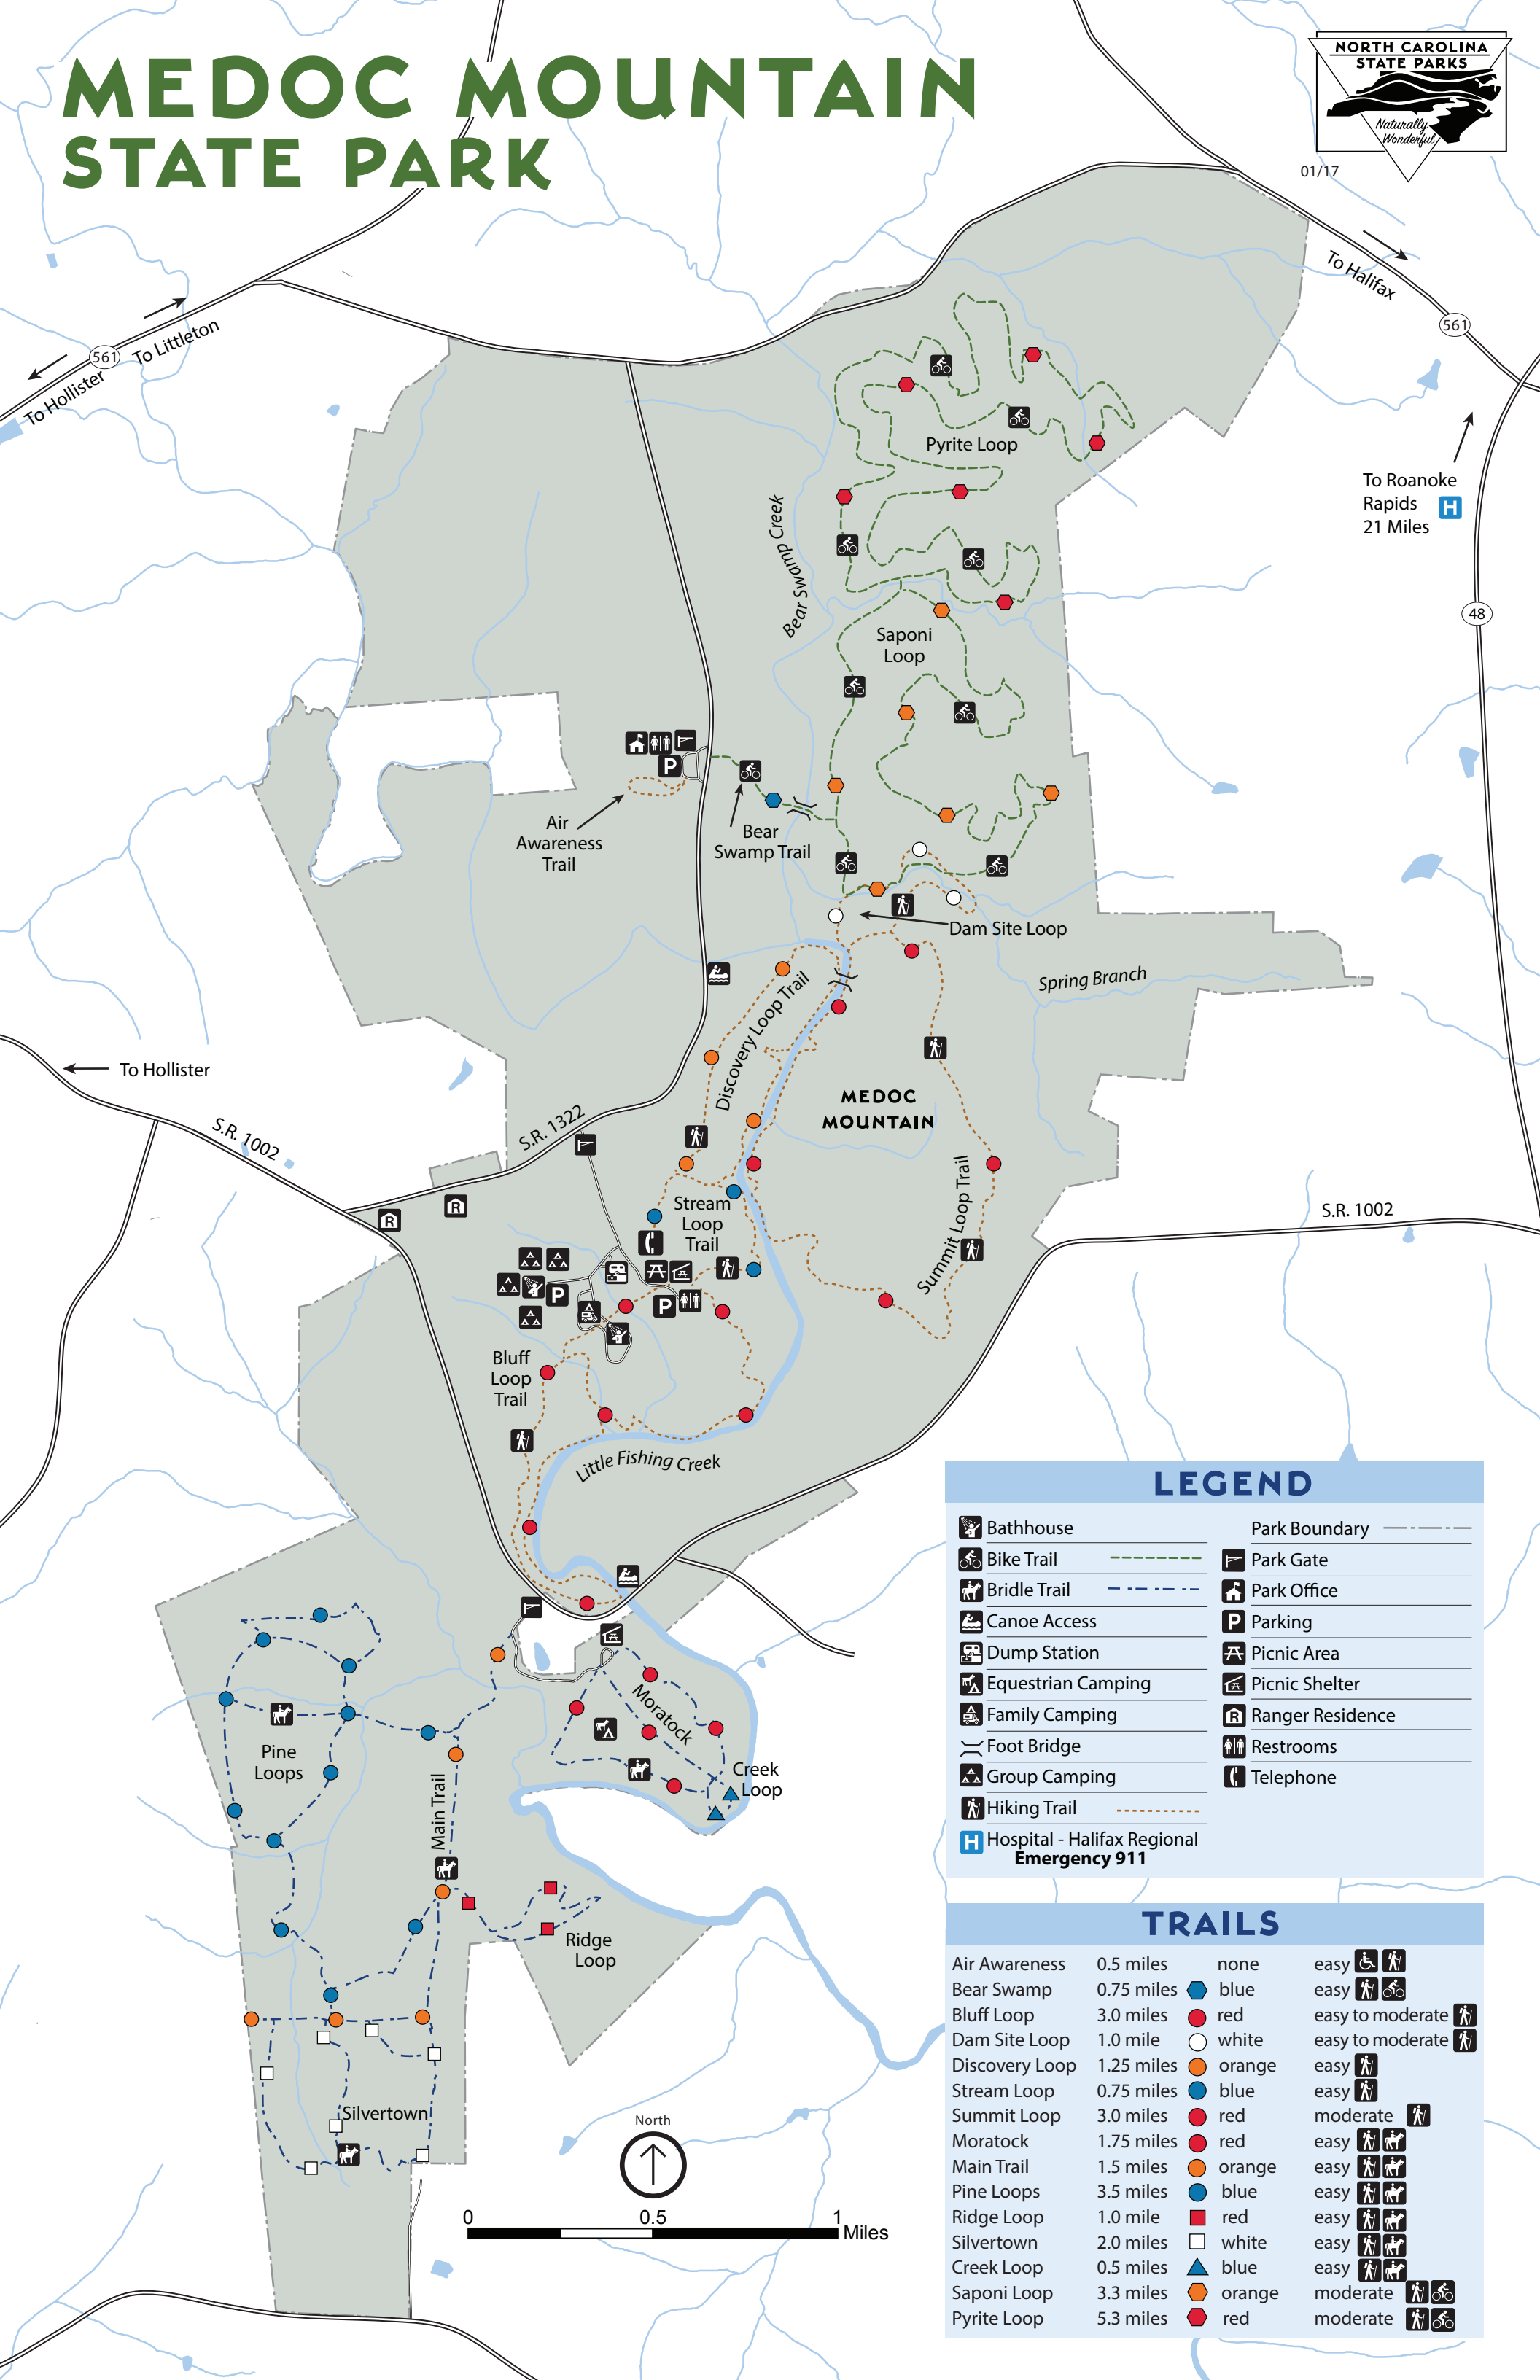

# MEDOC MOUNTAIN STATE PARK

01/17

To Halifax

561

To Roanoke Rapids  
21 Miles

48

To Hollister

S.R. 1002

## LEGEND

Bathhouse	Park Boundary
Bike Trail	Park Gate
Bridle Trail	Park Office
Canoe Access	Parking
Dump Station	Picnic Area
Equestrian Camping	Picnic Shelter
Family Camping	Ranger Residence
Foot Bridge	Restrooms
Group Camping	Telephone
Hiking Trail	
Hospital - Halifax Regional Emergency 911	

## TRAILS

Air Awareness	0.5 miles	none	easy
Bear Swamp	0.75 miles	blue	easy
Bluff Loop	3.0 miles	red	easy to moderate
Dam Site Loop	1.0 mile	white	easy to moderate
Discovery Loop	1.25 miles	orange	easy
Stream Loop	0.75 miles	blue	easy
Summit Loop	3.0 miles	red	moderate
Moratock	1.75 miles	red	easy
Main Trail	1.5 miles	orange	easy
Pine Loops	3.5 miles	blue	easy
Ridge Loop	1.0 mile	red	easy
Silvertown	2.0 miles	white	easy
Creek Loop	0.5 miles	blue	easy
Saponi Loop	3.3 miles	orange	moderate
Pyrite Loop	5.3 miles	red	moderate